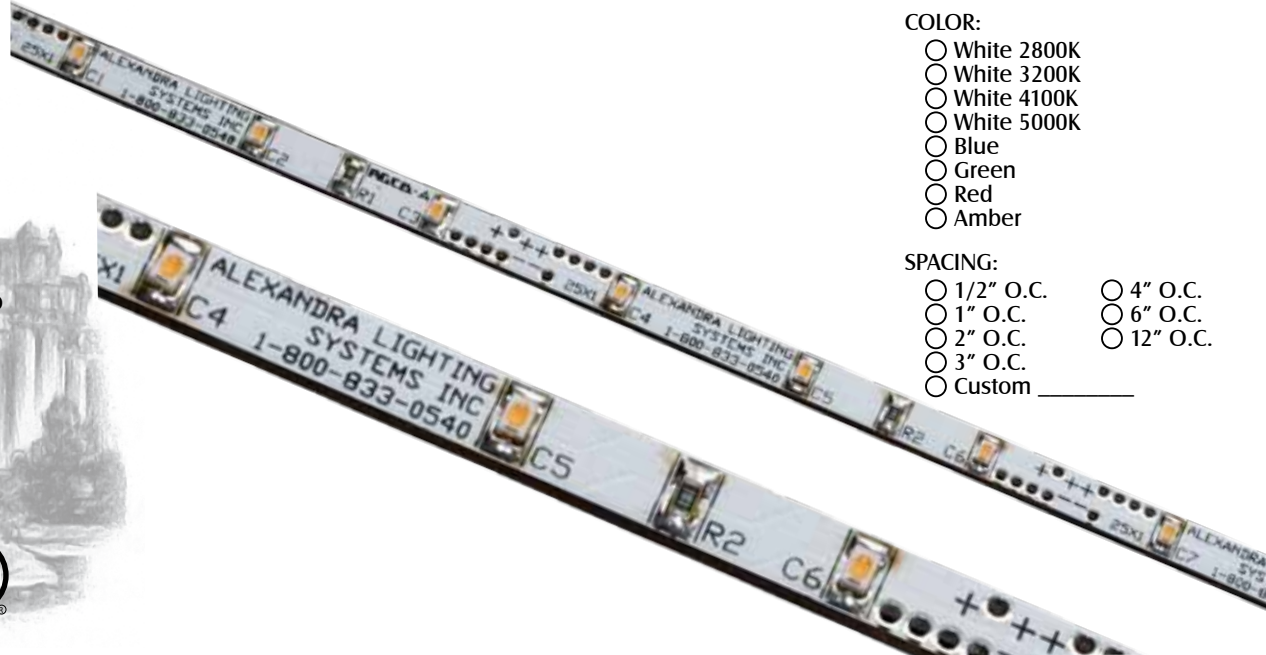

## 24L SERIES

Type: \_\_\_\_\_

**COLOR:**

- White 2800K
- White 3200K
- White 4100K
- White 5000K
- Blue
- Green
- Red
- Amber

**SPACING:**

- 1/2" O.C.
- 1" O.C.
- 2" O.C.
- 3" O.C.
- Custom \_\_\_\_\_
- 4" O.C.
- 6" O.C.
- 12" O.C.

- LED Tube Lighting
- Linear Low Voltage
- Made In the USA
- Dimmable
- LED's are derated to run cool and have an extraordinary long life.

**SPECIFICATION GUIDE: 24LA072CW202LD**

DESIGNATION:	FIXTURE SERIES	MOUNTING	LENGTH	TUBE COLOR	LED COLOR	INCHES O.C.	POWER FEED
SAMPLE SPECIFICATION:	24L	A	072	C	W2	02	LD
DESCRIPTION EXAMPLE: Alexandra Series 24L, 3/8" Tube, 72" Long, Clear 3/8" x 3/8" Square Tube, 2800K White LEDs, LEDs Spaced 2" On Center, Power Lead On One End.							

**CAPACITY:** Max amp load - 3.3 amps @ 40 watts @ 12 volts DC.

**LAMP LIFE:** LEDs rated @ 75,000 hours. LED life may vary in usage.

**LAMP SPACING:** 1/2", 1", 2", 3", 4", 6", and 12"

**LED COLORS:** White 2800K (W2), White 3200K (W3), White 4100K (W4), White 5100K (W5), Blue (B), Green (G), Red (R), and Amber (A)

**LENGTH:** Strips may be coupled together but can not exceed wattage capacity. Standard length is 10 feet.

**MODE:** Available in Single Circuit (Static), with all lamps operating continuously.

**MOUNTING METHOD:** See options on back of this specification sheet.