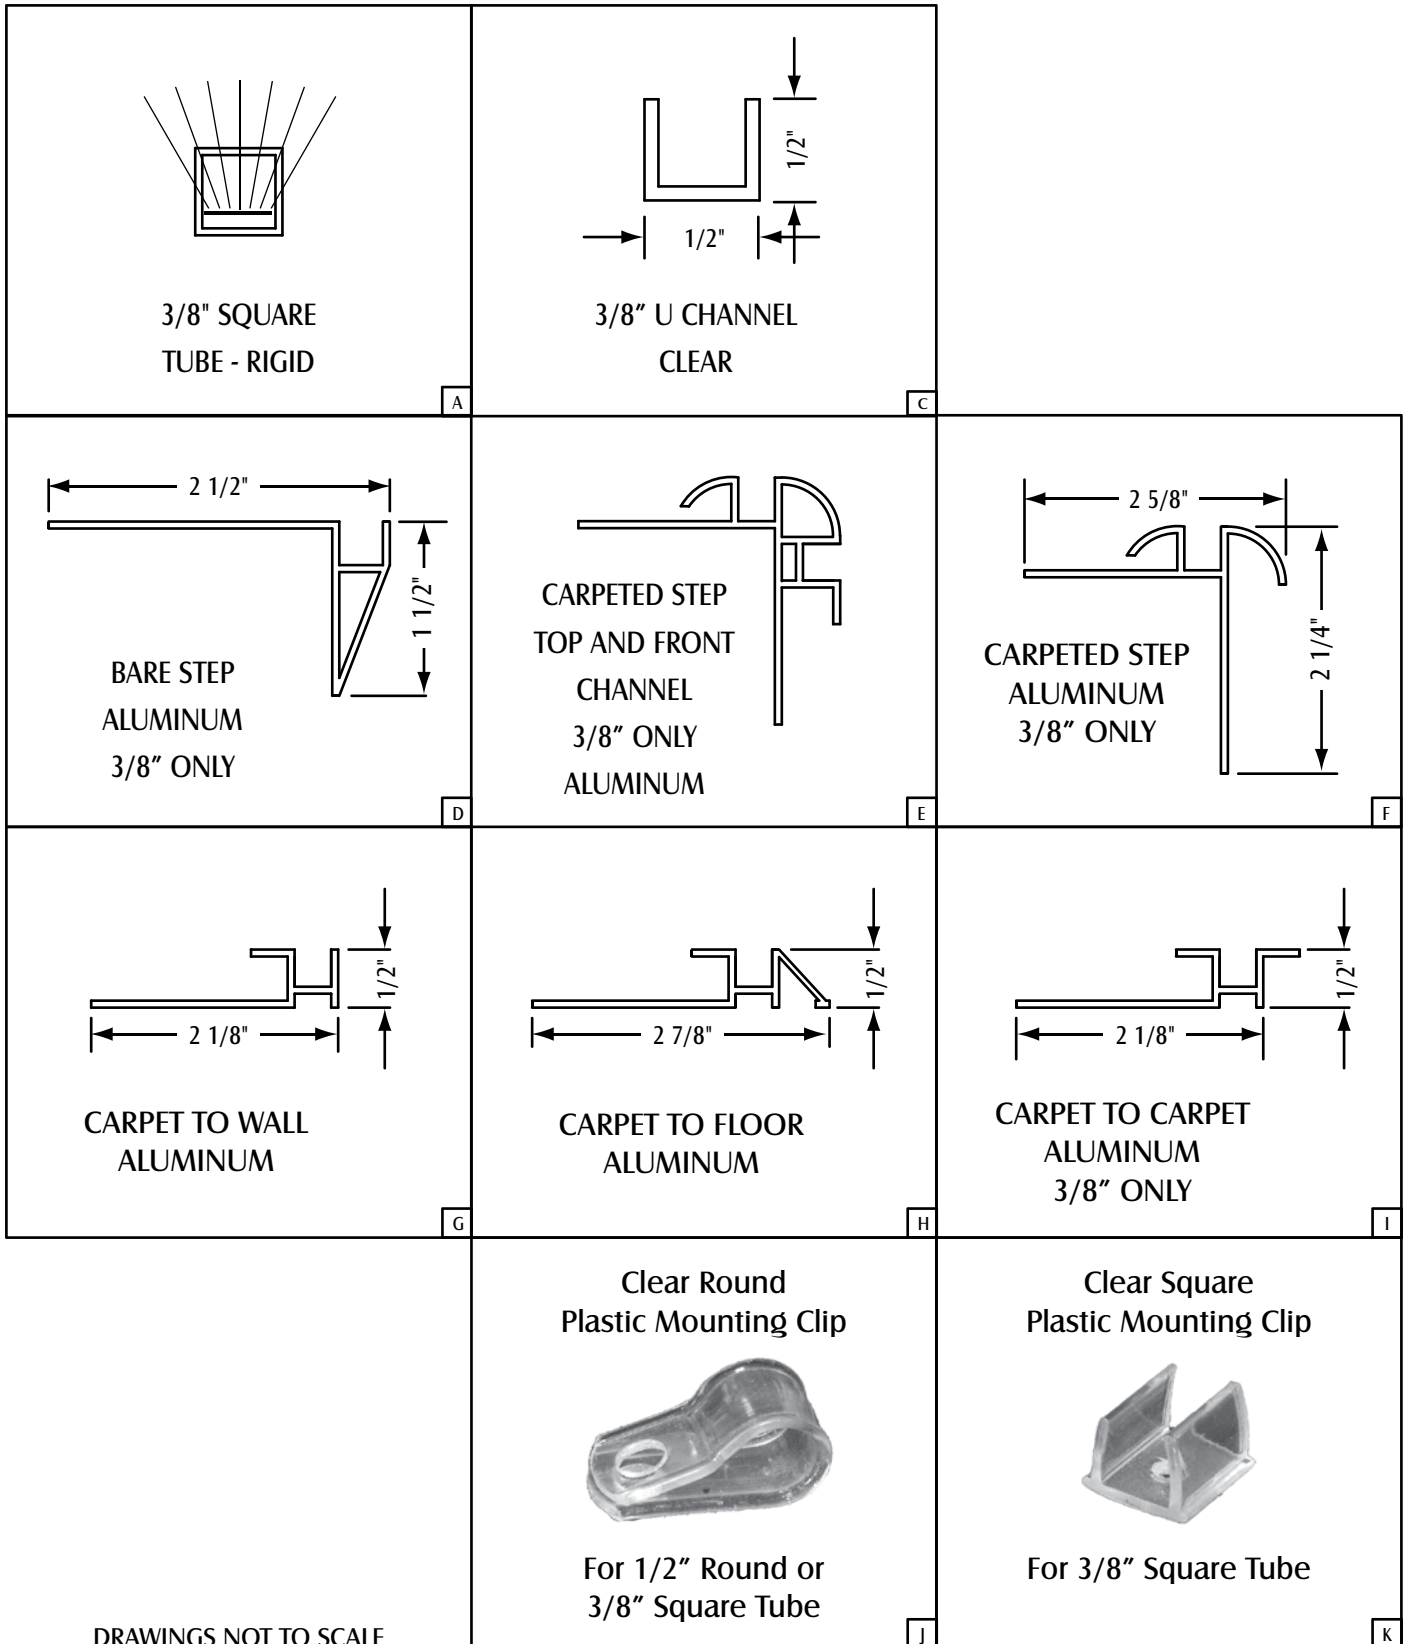

DRAWINGS NOT TO SCALE