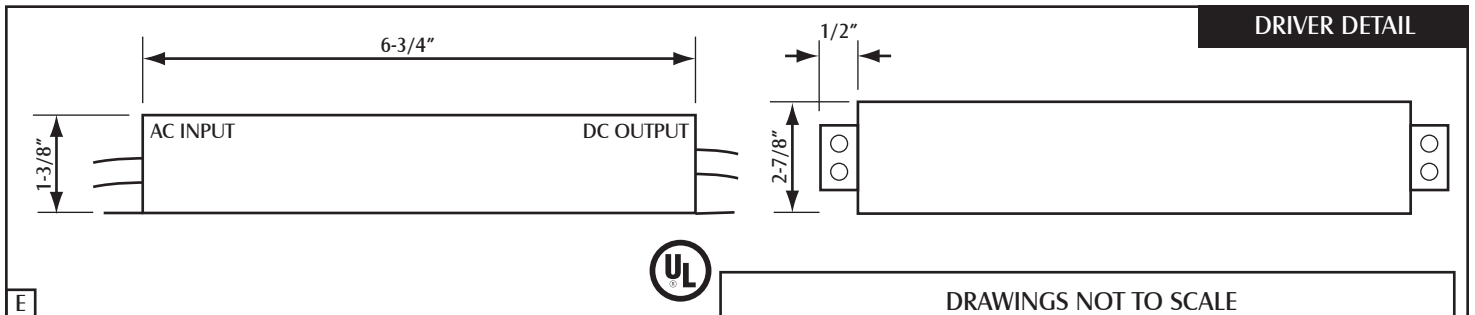

AMPS:	8.3 DC	LENS:	Clear prismatic acrylic (A) or custom (C)
APPLICATION:	Ceiling fixture	LUMEN:	10,800 @ 2700K 12,000 @ 3000K 12,000 @ 3500K 13,000 @ 4000K 13,000 @ 4500K
DIMENSIONS:	23-3/4" x 23-3/4" x 8" (WxDxH)	VOLTS:	100 - 277 AC 16 VDC to LED
DRIVER:	(Included) Remote up to 250' @ 12 AWG Rated @ 78,000 hours	WARRANTY:	5 year limited, conditional on the use of Alexandra Lighting Systems, Inc. supplied power supply(ies) and installed in accordance with Alexandra Lighting Systems' installation instructions and/or any prevailing local codes.
FIXTURE COLOR:	White (W) or custom (C)	CAUTION:	When multiple fixtures are used in close array, please consult the factory for cooling airflow recommendations.
FIXTURE WATTS:	130 Typical		
HOUSING:	Aluminum		
LED COLOR:	2700K (A) 3000K (B) 3500K (C) 4000K (D) 4500K (E)		
LED LIFE:	Rated @ 70,000 hours Reverse polarity protected		