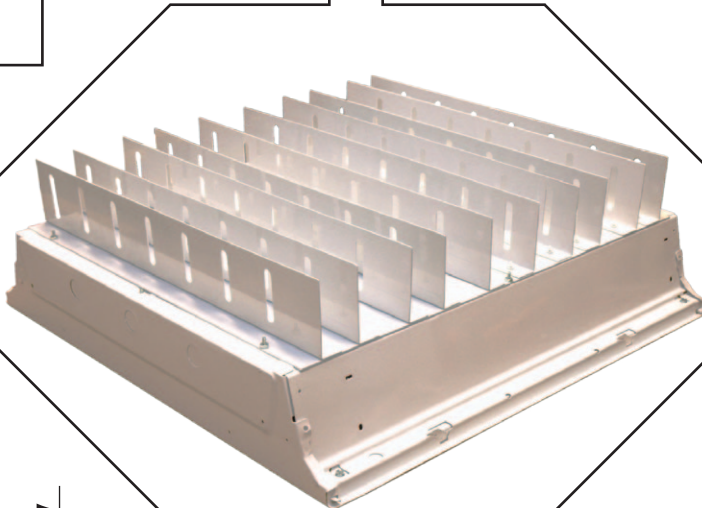

ALEXANDRA[®]

LIGHTING SYSTEMS, INC.

2424L SERIES

Type: _____

- Made In the USA
- Fixture Lumens per watt
83 @ 2700K
92 @ 3000K and above
- 24" x 24" ceiling Fixture
- LED's are derated to run cool and have an extraordinary long life.

WHITE LED KELVIN:

- 2700K
- 3000K
- 3500K
- 4000K
- 4500K

FIXTURE HOUSING COLOR:

- White
- Custom _____

Shown Lit

SPECIFICATION GUIDE: 2424LAWA

DESIGNATION:	FIXTURE SERIES	LED KELVIN	HOUSING COLOR	LENS
SAMPLE SPECIFICATION:	2424L	A	W	A
DESCRIPTION EXAMPLE: Alexandra Series 2424L, 2700K Led's, white fixture housing, clear prismatic acrylic lens.				

AMPS:	8.3 DC	LENS:	Clear prismatic acrylic (A) or custom (C)
APPLICATION:	Ceiling fixture	LUMEN:	10,800 @ 2700K 12,000 @ 3000K 12,000 @ 3500K 13,000 @ 4000K 13,000 @ 4500K
DIMENSIONS:	23-3/4" x 23-3/4" x 8" (WxDxH)	VOLTS:	100 - 277 AC 16 VDC to LED
DRIVER:	(Included) Remote up to 250' @ 12 AWG Rated @ 78,000 hours	WARRANTY:	5 year limited, conditional on the use of Alexandra Lighting Systems, Inc. supplied power supply(ies) and installed in accordance with Alexandra Lighting Systems' installation instructions and/or any prevailing local codes.
FIXTURE COLOR:	White (W) or custom (C)	CAUTION:	When multiple fixtures are used in close array, please consult the factory for cooling airflow recommendations.
FIXTURE WATTS:	130 Typical		
HOUSING:	Aluminum		
LED COLOR:	2700K (A) 3000K (B) 3500K (C) 4000K (D) 4500K (E)		
LED LIFE:	Rated @ 70,000 hours Reverse polarity protected		