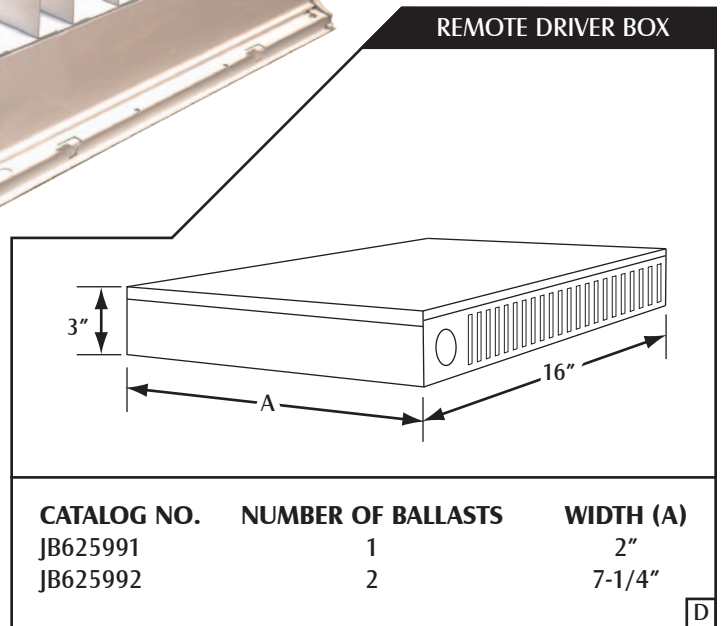

AMPS:	8.3 DC	LENS:	Clear prismatic acrylic (A) or custom (C)
APPLICATION:	Ceiling fixture	LUMEN:	10,800 @ 2700K 12,000 @ 3000K 12,000 @ 3500K 13,000 @ 4000K 13,000 @ 4500K
DIMENSIONS:	23-3/4" x 23-3/4" x 8" (WxDxH)	VOLTS:	100 - 277 AC 16 VDC to LED
DRIVER:	(Included) Remote up to 250' @ 12 AWG Rated @ 78,000 hours	WARRANTY:	5 year limited, conditional on the use of Alexandra Lighting Systems, Inc. supplied power supply(ies) and installed in accordance with Alexandra Lighting Systems' installation instructions and/or any prevailing local codes.
FIXTURE COLOR:	White (W) or custom (C)	CAUTION:	When multiple fixtures are used in close array, please consult the factory for cooling airflow recommendations.
FIXTURE WATTS:	130 Typical		
HOUSING:	Aluminum		
LED COLOR:	2700K (A) 3000K (B) 3500K (C) 4000K (D) 4500K (E)		
LED LIFE:	Rated @ 70,000 hours Reverse polarity protected		