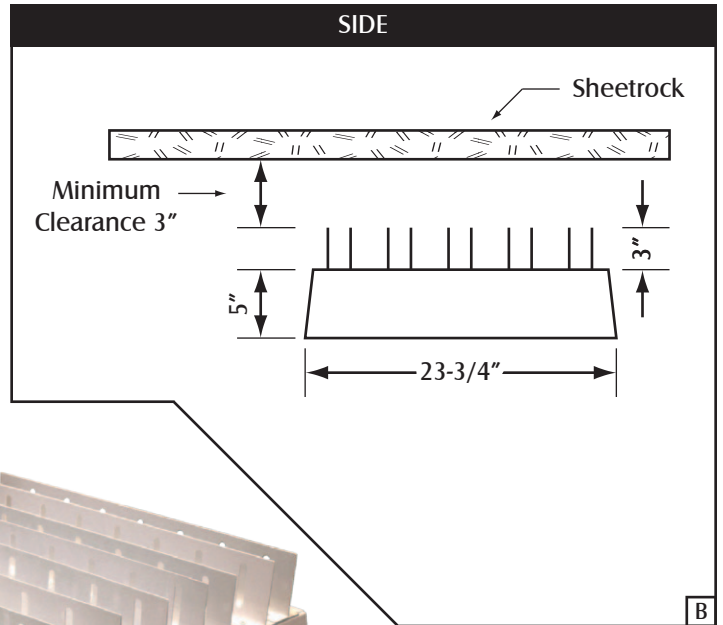

AMPS:	8.3 DC	LENS:	Clear prismatic acrylic (A) or custom (C)
APPLICATION:	Ceiling fixture	LUMEN:	10,800 @ 2700K 12,000 @ 3000K 12,000 @ 3500K 13,000 @ 4000K 13,000 @ 4500K
DIMENSIONS:	23-3/4" x 23-3/4" x 8" (WxDxH)	VOLTS:	100 - 277 AC 16 VDC to LED
DRIVER:	(Included) Remote up to 250' @ 12 AWG Rated @ 78,000 hours	WARRANTY:	5 year limited, conditional on the use of Alexandra Lighting Systems, Inc. supplied power supply(ies) and installed in accordance with Alexandra Lighting Systems' installation instructions and/or any prevailing local codes.
FIXTURE COLOR:	White (W) or custom (C)	CAUTION:	When multiple fixtures are used in close array, please consult the factory for cooling airflow recommendations.
FIXTURE WATTS:	130 Typical		
HOUSING:	Aluminum		
LED COLOR:	2700K (A) 3000K (B) 3500K (C) 4000K (D) 4500K (E)		
LED LIFE:	Rated @ 70,000 hours Reverse polarity protected		

DRAWINGS NOT TO SCALE