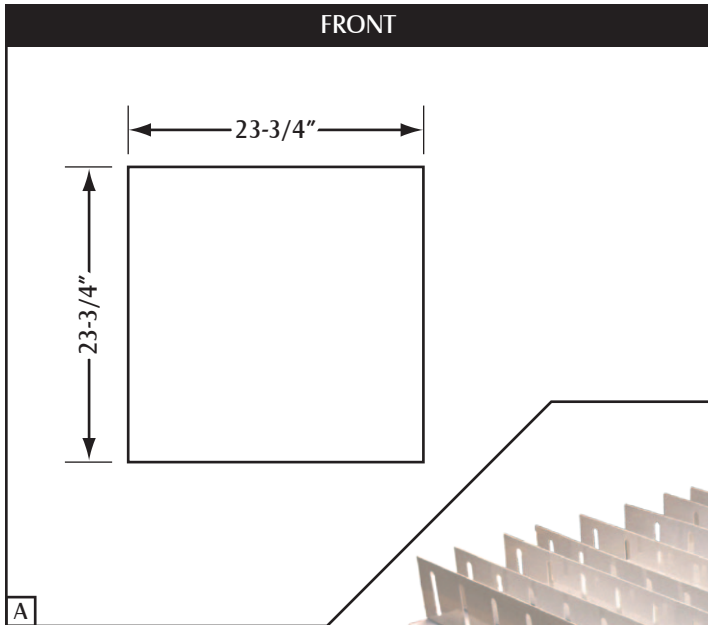

WHITE LED KELVIN:

- 2700K
- 3000K
- 3500K
- 4000K
- 4500K

FIXTURE HOUSING COLOR:

- White
- Custom _____

Shown Lit

SPECIFICATION GUIDE: 2424LAWA

DESIGNATION:	FIXTURE SERIES	LED KELVIN	HOUSING COLOR	LENS
SAMPLE SPECIFICATION:	2424L	A	W	A
DESCRIPTION EXAMPLE: Alexandra Series 2424L, 2700K Led's, white fixture housing, clear prismatic acrylic lens.				

AMPS:	8.3 DC	LENS:	Clear prismatic acrylic (A) or custom (C)
APPLICATION:	Ceiling fixture	LUMEN:	10,800 @ 2700K 12,000 @ 3000K 12,000 @ 3500K 13,000 @ 4000K 13,000 @ 4500K
DIMENSIONS:	23-3/4" x 23-3/4" x 8" (WxDxH)	VOLTS:	100 - 277 AC 16 VDC to LED
DRIVER:	(Included) Remote up to 250' @ 12 AWG Rated @ 78,000 hours	WARRANTY:	5 year limited, conditional on the use of Alexandra Lighting Systems, Inc. supplied power supply(ies) and installed in accordance with Alexandra Lighting Systems' installation instructions and/or any prevailing local codes.
FIXTURE COLOR:	White (W) or custom (C)	CAUTION:	When multiple fixtures are used in close array, please consult the factory for cooling airflow recommendations.
FIXTURE WATTS:	130 Typical		
HOUSING:	Aluminum		
LED COLOR:	2700K (A) 3000K (B) 3500K (C) 4000K (D) 4500K (E)		
LED LIFE:	Rated @ 70,000 hours Reverse polarity protected		

DRAWINGS NOT TO SCALE