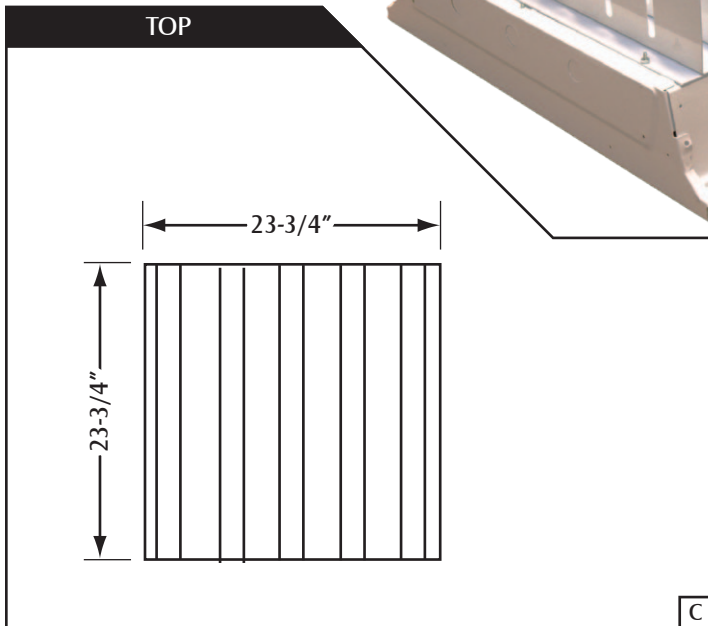

AMPS:	8.3 DC	LENS:	Clear prismatic acrylic (A) or custom (C)
APPLICATION:	Ceiling fixture	LUMEN:	10,800 @ 2700K 12,000 @ 3000K 12,000 @ 3500K 13,000 @ 4000K 13,000 @ 4500K
DIMENSIONS:	23-3/4" x 23-3/4" x 8" (WxDxH)	VOLTS:	100 - 277 AC 16 VDC to LED
DRIVER:	(Included) Remote up to 250' @ 12 AWG Rated @ 78,000 hours	WARRANTY:	5 year limited, conditional on the use of Alexandra Lighting Systems, Inc. supplied power supply(ies) and installed in accordance with Alexandra Lighting Systems' installation instructions and/or any prevailing local codes.
FIXTURE COLOR:	White (W) or custom (C)	CAUTION:	When multiple fixtures are used in close array, please consult the factory for cooling airflow recommendations.
FIXTURE WATTS:	130 Typical		
HOUSING:	Aluminum		
LED COLOR:	2700K (A) 3000K (B) 3500K (C) 4000K (D) 4500K (E)		
LED LIFE:	Rated @ 70,000 hours Reverse polarity protected		

DRAWINGS NOT TO SCALE