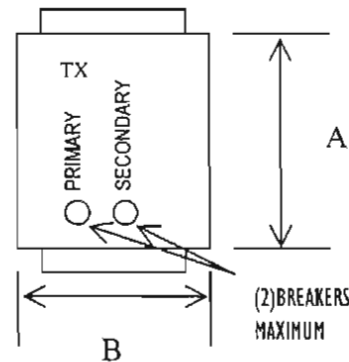

ALEXANDRA[®]

LIGHTING SYSTEMS, INC.

TRANSFORMER

SINGLE BOX (ACME)

NEMA 3R - SUITABLE FOR INTERIOR OR EXTERIOR

SIZE	NO PRIMARY OPTION	VOLTS	SECONDARY BREAKER	MAX LOAD	WEIGHT
			1		
100VA	0	12/24	X	80W	5
150VA	0	12/24	X	120W	7
250VA	0	12/24	X	200W	10
500VA	0	12/24	X	400W	15
750VA	0	24	X	600W	19

SIZE	PRIMARY BREAKER OPTION	VOLTS	SECONDARY BREAKER	MAX LOAD	WEIGHT
			1		
100VA	PB/3A	12/24	X	80W	5
150VA	PB/3A	12/24	X	120W	7
250VA	PB/3A	12/24	X	200W	10
500VA	PB/8A	12/24	X	400W	15
750VA	PB/8A	24	X	600W	19

X's DENOTE SYSTEMS THAT ARE AVAILABLE
6' CORD AND PLUG AVAILABLE (SPECIFY)

SIZE	A	B	C	Wt lbs.
250VA	9-5/8"	4-1/8"	3-3/4"	10
500VA	10"	4-1/2"	4"	15
750VA	10-5/8"	4-3/4"	4-1/2"	19

REV. 0105