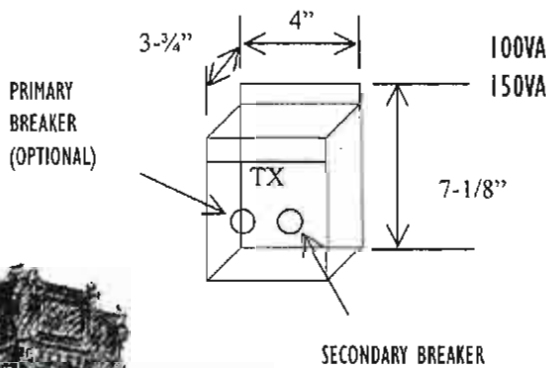

ALEXANDRA[®]

LIGHTING SYSTEMS, INC.

TRANSFORMER

SINGLE BOX (ACME)

NEMA 3R - SUITABLE FOR INTERIOR OR EXTERIOR

SIZE	NO PRIMARY OPTION	VOLTS	SECONDARY BREAKER	MAX LOAD	WEIGHT
			1		
100VA	0	12/24	X	80W	5
150VA	0	12/24	X	120W	7
250VA	0	12/24	X	200W	10
500VA	0	12/24	X	400W	15
750VA	0	24	X	600W	19

SIZE	PRIMARY BREAKER OPTION	VOLTS	SECONDARY BREAKER	MAX LOAD	WEIGHT
			1		
100VA	PB/3A	12/24	X	80W	5
150VA	PB/3A	12/24	X	120W	7
250VA	PB/3A	12/24	X	200W	10
500VA	PB/8A	12/24	X	400W	15
750VA	PB/8A	24	X	600W	19

X's DENOTE SYSTEMS THAT ARE AVAILABLE
6' CORD AND PLUG AVAILABLE (SPECIFY)

SIZE	A	B	C	Wt lbs.
250VA	9-5/8"	4-1/8"	3-3/4"	10
500VA	10"	4-1/2"	4"	15
750VA	10-5/8"	4-3/4"	4-1/2"	19

REV. 0105