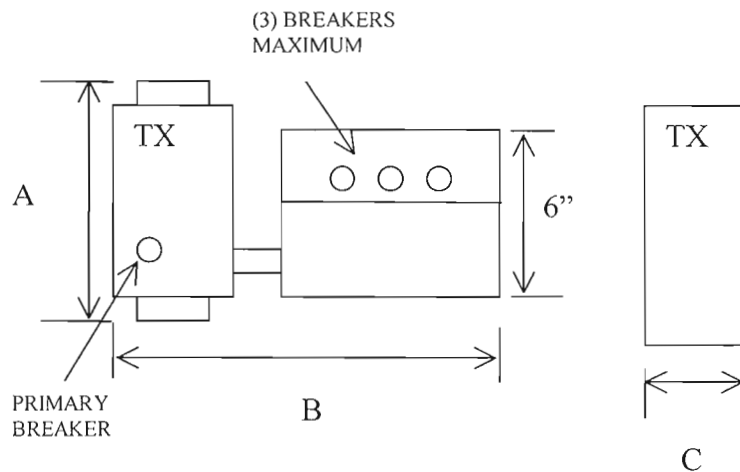

ALEXANDRA[®]

LIGHTING SYSTEMS, INC.

TRANSFORMER WITH 3 BREAKER BOX (664/ACME)

INDOOR RATED

MAXIMUM SECONDARY AMPS = 51 AMPS

SIZE	PRIMARY BREAKER INCLUDED	VOLTS	SECONDARY BREAKERS			MAX LOAD	WEIGHT
			1	2	3		
100VA	PB/3A-BX6		X	X	X	80W	8
150VA	PB/3A-BX6	12/24	X	X	X	120W	10
250VA	PB/3A-BX6	12/24	X	X	X	200W	13
500VA	PB/8A-BX6	12/24	X	X	X	400W	18
750VA	PB/8A-BX6	12/24	X	X	X	600W	24
1KVA	PB/15A-BX6	24	N/A	X	X	800W	26
1.5KVA	PB/20A-BX6	24	N/A	X	X	1200W	33
2KVA	PB/25A-BX6	24	N/A	N/A	X	1600W	41

X's DENOTE SYSTEMS THAT ARE AVAILABLE
6' CORD AND PLUG AVAILABLE (SPECIFY)

MODEL 66				
WATTS	A	B	C	Wt lbs.
250	9-5/8	11	4	13
500	10	11-1/8	4-1/4	18
750	10-5/8	11-5/8	4-5/8	22
1000	11-1/2	12-1/2	5	26

REV. 0105