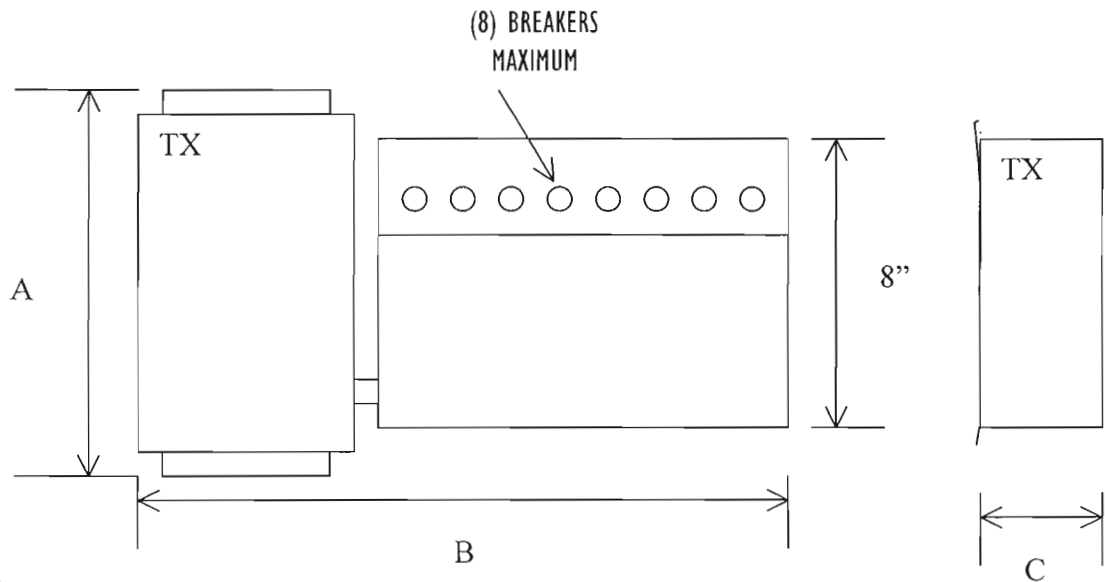

X's DENOTE SYSTEMS THAT ARE AVAILABLE  
6' CORD AND PLUG AVAILABLE (CUSTOMER MUST SPECIFY)

MODEL 88				
WATTS	A	B	C	Wt lbs
250	9-5/8	13	4	15
500	10	13-1/8	4-1/4	20
750	10-5/8	13-5/8	4-5/8	24
1000	11-1/2	14-1/2	5	28
1500	12-5/8	14-1/2	5	37
2000	14	14-1/2	5	44