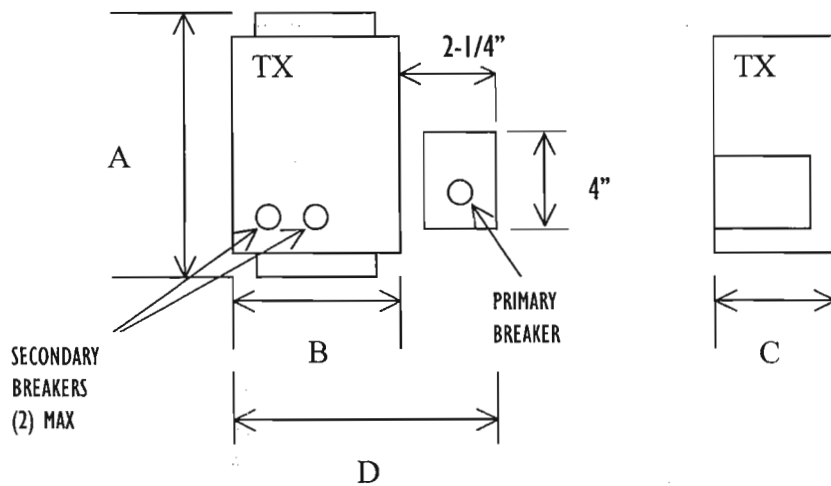

ALEXANDRA[®]

LIGHTING SYSTEMS, INC.

TRANSFORMER

WITH SINGLE BREAKER BOX (ACME)

INDOOR RATED

SIZE	PRIMARY BREAKER OPTION	VOLTS	SECONDARY BREAKERS	MAX LOAD	WEIGHT
			2		
100VA	PBX/3A	12/24	X	80W	6
150VA	PBX/3A	12/24	X	120W	8
250VA	PBX/3A	12/24	X	200W	11
500VA	PBX/8A	12/24	X	400W	16
750VA	PBX/8A	24	X	600W	20

X's DENOTE SYSTEMS THAT ARE AVAILABLE
6' CORD AND PLUG AVAILABLE (SPECIFY)

SIZE	A	B	C	D
250VA	9-5/8	4-1/8	3-3/4	6-3/8
500VA	10	4-1/2	4	6-3/4
750VA	10-5/8	4-3/4	4-1/2	7

REV. 0105